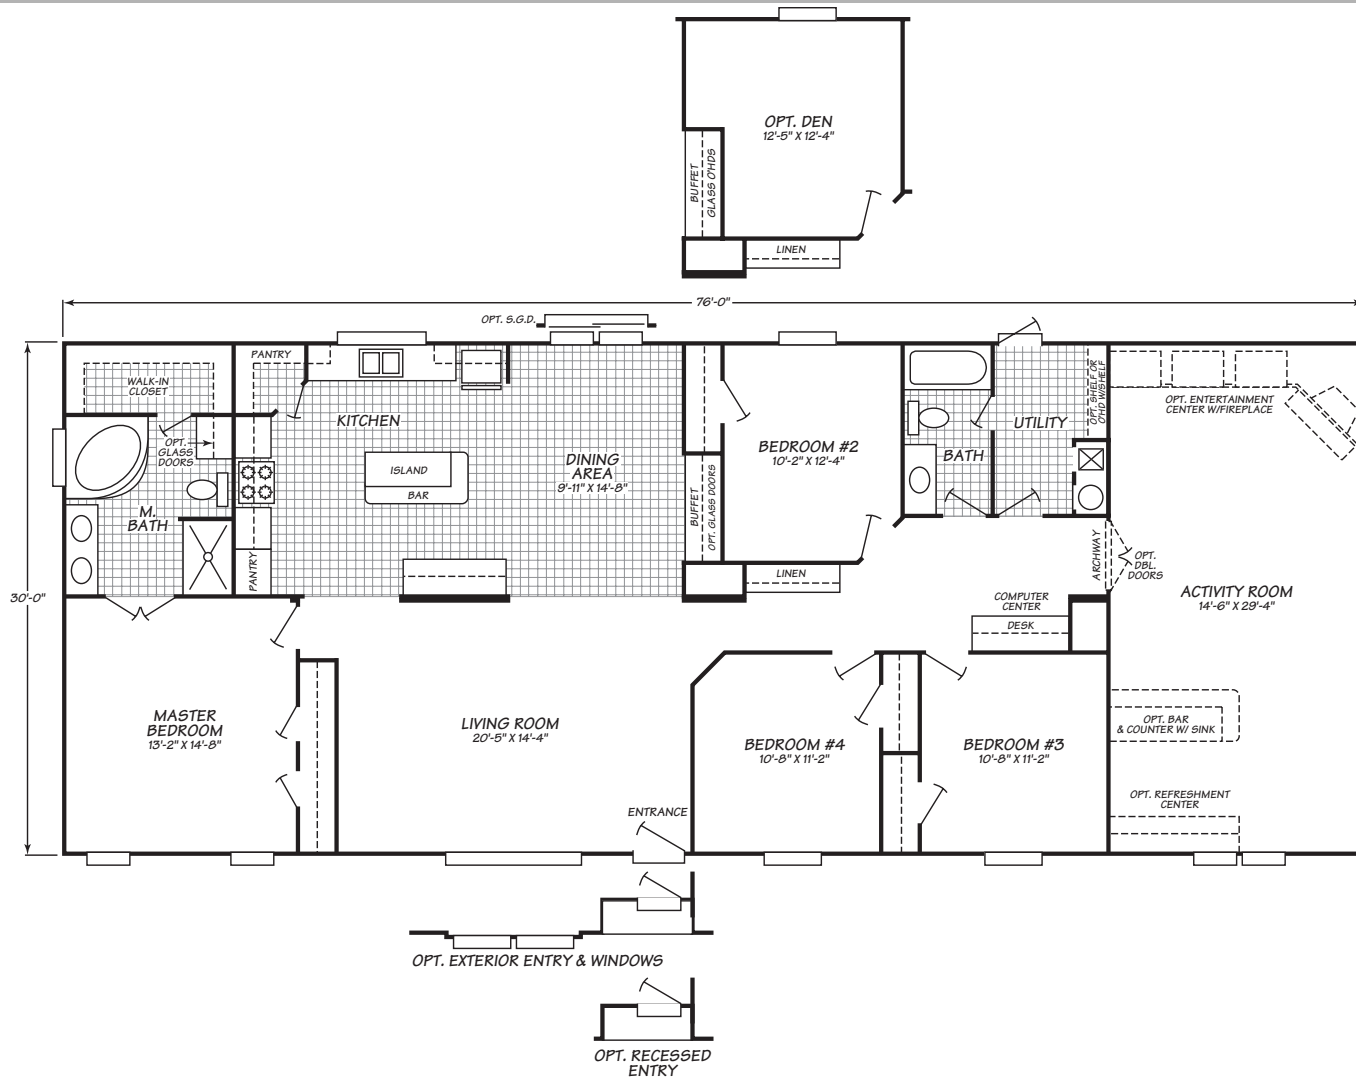

Vogue Series Model 0764V

4 Bedrooms • 2 Baths • 2,280 Square Feet

Fleetwood Homes reserves the right to change colors, prices, specifications, models, dimensions and materials without notice. Rendering and diagrams are meant to be representative and, in keeping with Fleetwood's policy of constant updating and improvement, may vary from the actual home. All dimensions are nominal and approximated. Square footage is measured from exterior wall to exterior wall, and is an approximate figure. Length indicated in floorplans is floor length only. The length of the hitch is not included. (Add four feet to arrive at transportable length.) Ask your retailer for specifics. PRICES AND SPECIFICATIONS SUBJECT TO CHANGE WITHOUT NOTICE OR OBLIGATION.

Fleetwood Homes reserves the right to change colors, prices, specifications, models, dimensions and materials without notice. Rendering and diagrams are meant to be representative and, in keeping with Fleetwood's policy of constant updating and improvement, may vary from the actual home. All dimensions are nominal and approximated. Square footage is measured from exterior wall to exterior wall, and is an approximate figure. Length indicated in floorplans is floor length only. The length of the hitch is not included. (Add four feet to arrive at transportable length.) Ask your retailer for specifics. PRICES AND SPECIFICATIONS SUBJECT TO CHANGE WITHOUT NOTICE OR OBLIGATION.