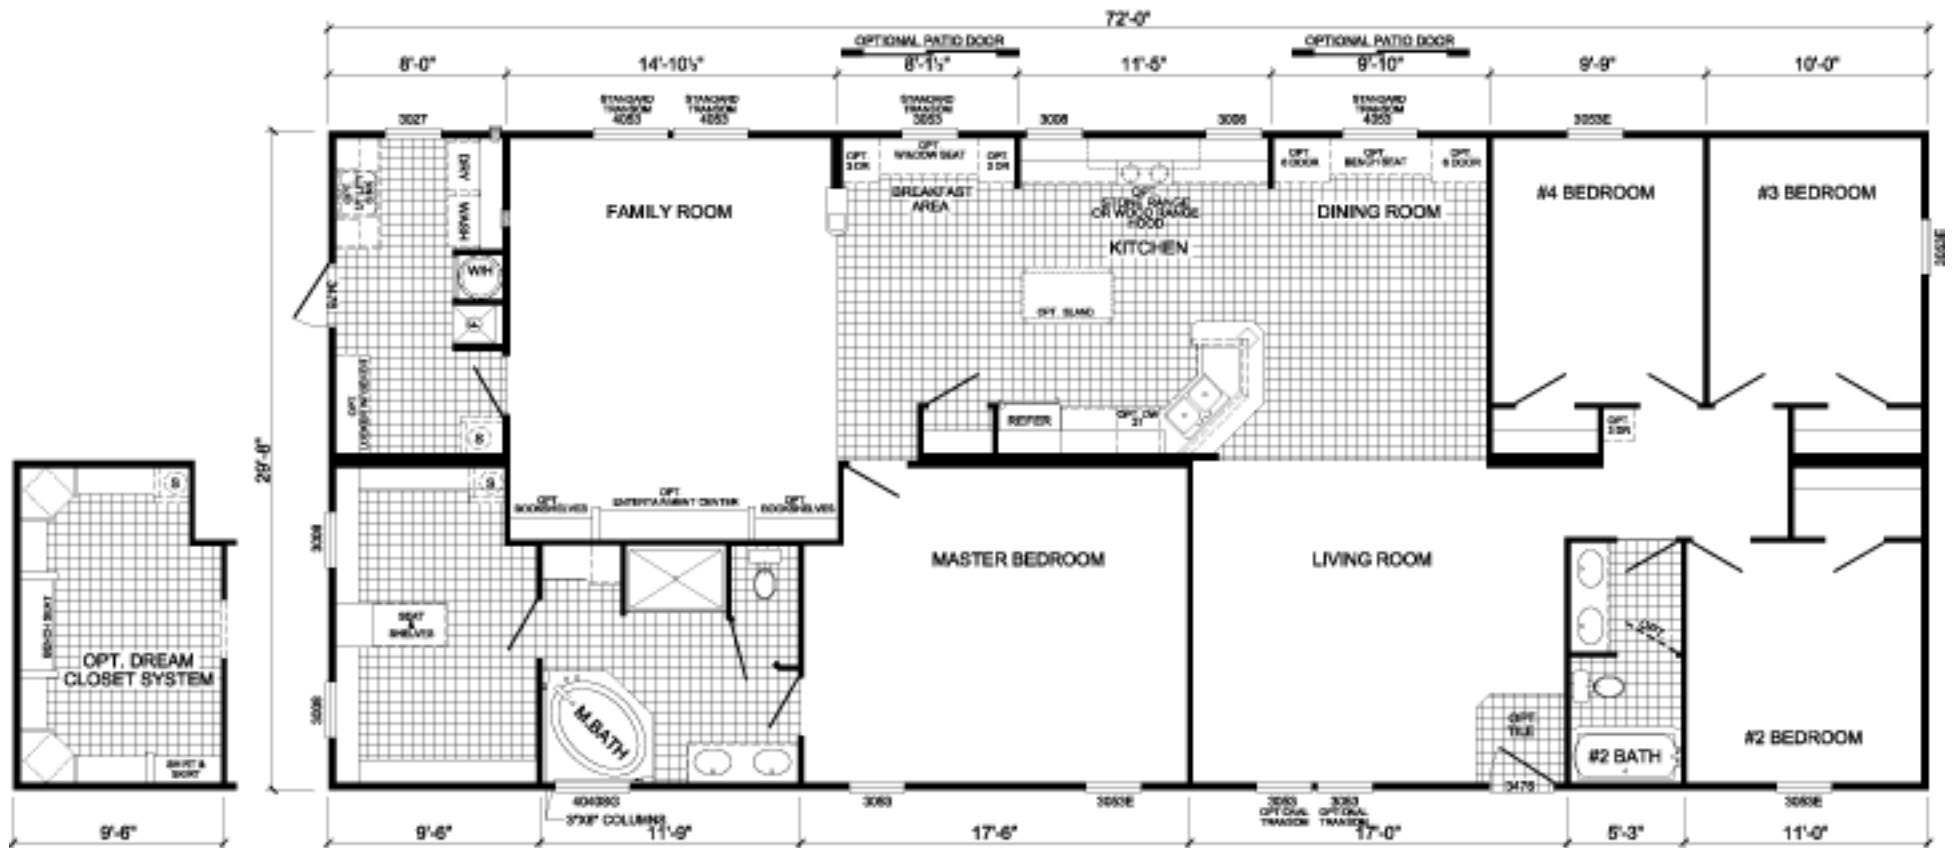

BIG COUNTRY

L-3724A WITH NEW BATH
4-BEDROOM / 2-BATH
32 X 76 - Approx. 2136 Sq. Ft.

Date: 5-25-2010

* All room dimensions include closets and square footage figures are approximate.
 * Transom windows are available on optional 9'-0" sidewall houses only.